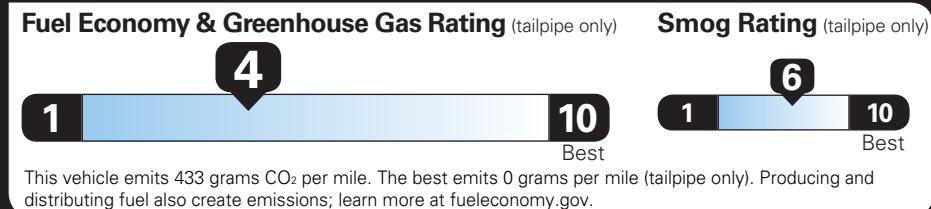

EPA DOT Fuel Economy and Environment

Gasoline Vehicle

Fuel Economy
21 MPG combined city/hwy
18 MPG city
25 MPG highway
4.8 gallons per 100 miles

Small SUVs range from 14 to 129 MPG. The best vehicle rates 142 MPGe.

You spend $2,000 more in fuel costs over 5 years compared to the average new vehicle.

Annual fuel cost $1,700